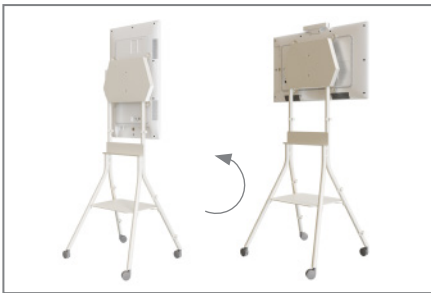

Adapted to the rotatable screen LG One:Quick 43" the VESA mount can be rotated continuously from 0 to 90°.

Switching between landscape and portrait orientation is possible at any time and without tools. If required the rotating function can be blocked.

AV accessories and other small parts find their place in the rear shelf or on the included AV shelf.

The maximum load of the system is 35 kg.

HA ST One:Quick

mobile floor stand | display specific for LG One:Quick

Item no.: 8232

- mobile floor stand
- display specific for LG One:Quick 43" or LG One:Quick 55"
- also suitable for other display models with matching VESA
- infinitely rotatable 0 - 90° | blockable if required
- Switch between landscape and portrait format and vice versa
- VESA 200 x 200 mm (Installation on the base plate), 300 x 300 mm, 400 x 400 mm
- Height (approx. centre of screen): 1500 mm
- Height along the column can be selected (tool needed)
- incl. AV shelf
- incl. cable management through clips that can be placed as required
- Colour: white
- 35 kg max. load

Alignment can be changed at any time

AV shelf included

VESA 200 x 200 | 300 x 300 | 400 x 400 mm