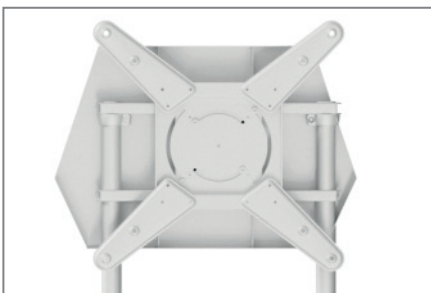

Adapted to the rotatable screen LG One:Quick 43" the VESA mount can be rotated continuously from 0 to 90°.

Switching between landscape and portrait orientation is possible at any time and without tools. If required the rotating function can be blocked.

Item no.: 8232

- mobile floor stand
- display specific for LG One:Quick 43" or LG One:Quick 55"
- also suitable for other display models with matching VESA
- infinitely rotatable 0 - 90° | blockable if required
- Switch between landscape and portrait format and vice versa
- VESA 200 x 200 mm (Installation on the base plate), 300 x 300 mm, 400 x 400 mm
- Height (approx. centre of screen): 1500 mm
- Height along the column can be selected (tool needed)
- incl. AV shelf
- incl. cable management through clips that can be placed as required
- Colour: white
- 35 kg max. load

Alignment can be changed at any time

AV shelf included

VESA 200 x 200 | 300 x 300 | 400 x 400 mm